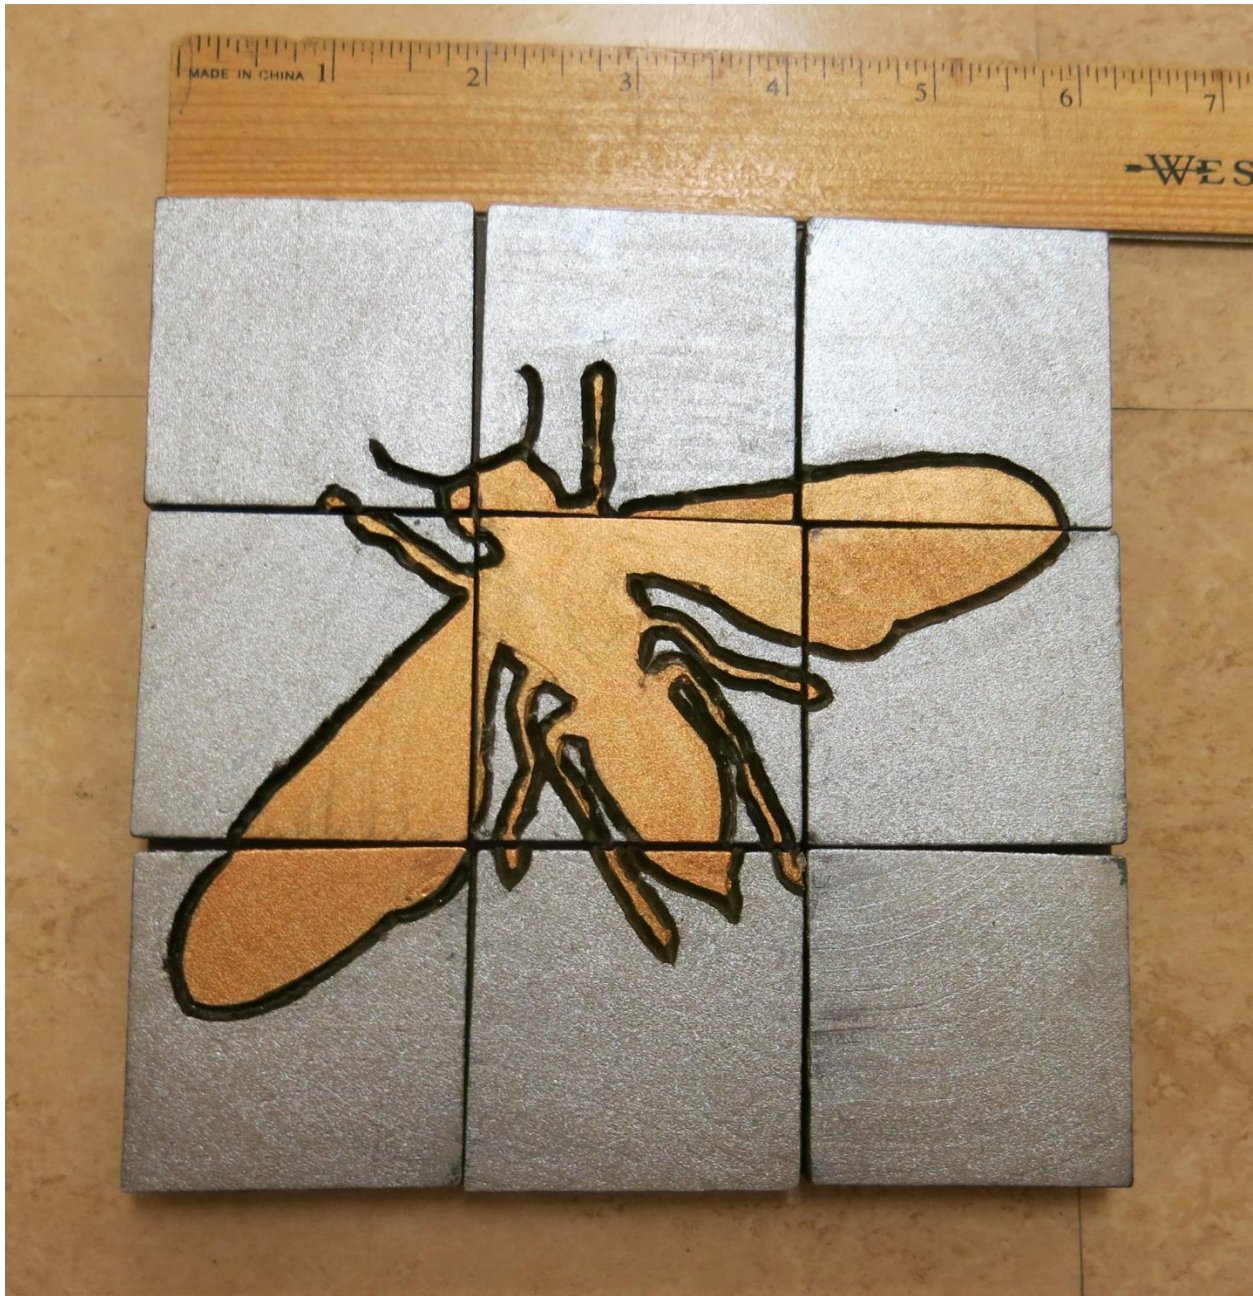

Title: Crazy Eights

Width: 12 inch

Height: 12 inch

Depth: .25 inch

Media: Wood, stain

#33

Title: Golden Cross 2

Width: 12 inch

Height: 12 inch

Depth: .5 inch

Media: Wood, paint, stain

#34

Title: Stencil Bee

Width: 6 inch

Height: 6 inch

Depth: .5 inch