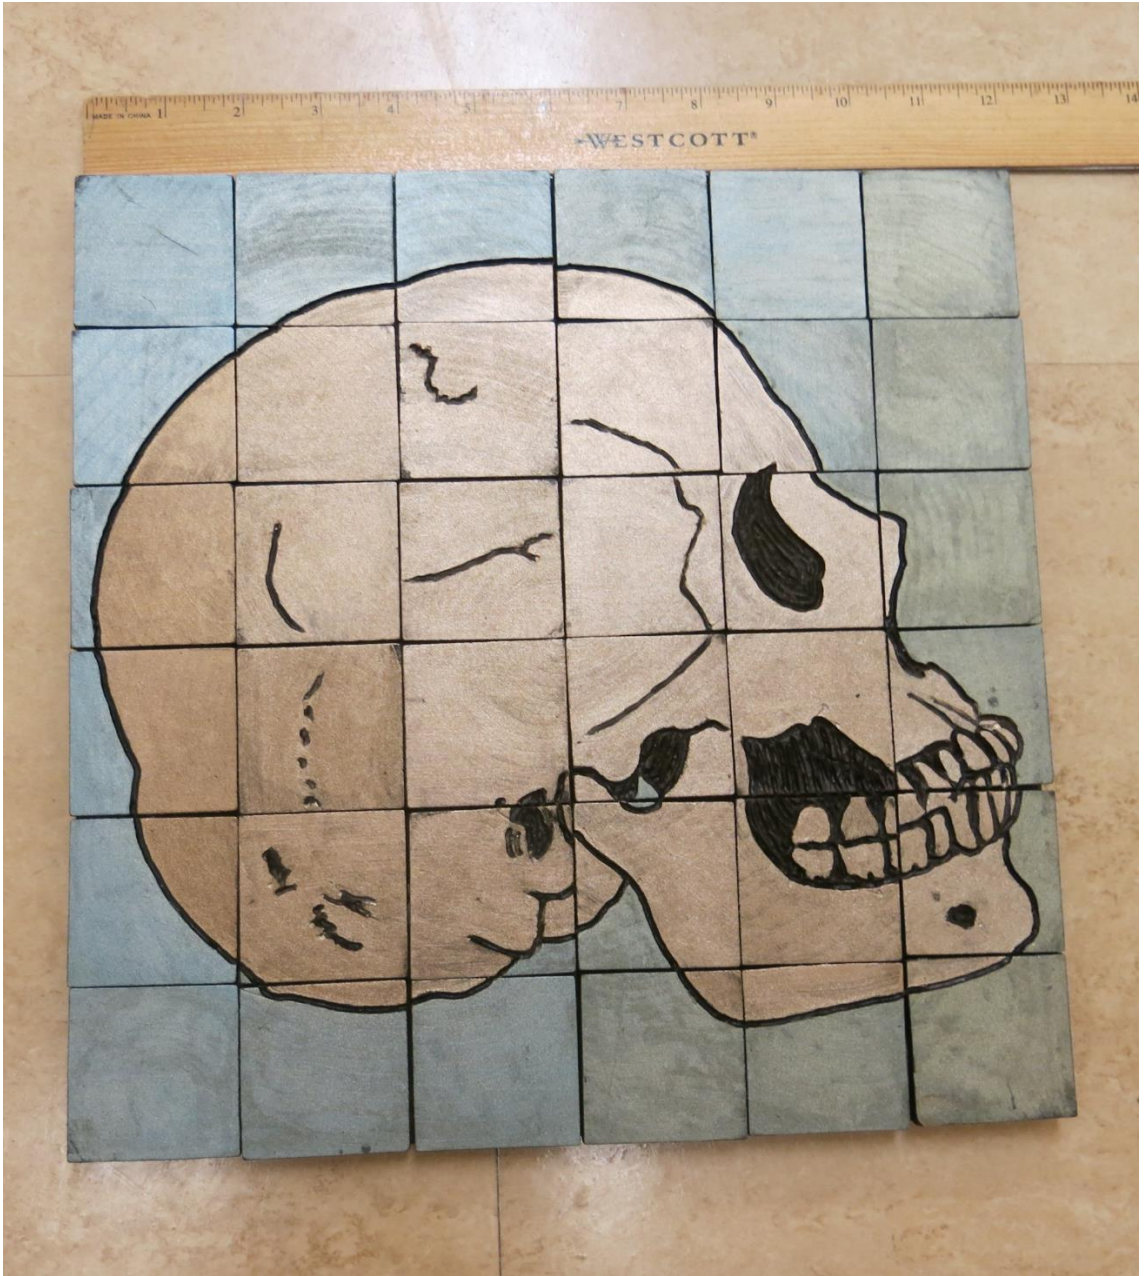

The staining phase misbehaved a little on this one.

#6

Title: Conversation Hearts

Width: 12 inch

Height: 12 inch

Depth: .5 inch

Media: Wood, paint, stain

#7

Title: Skull – Frontal – Red background

Width: 12 inch

Height: 12 inch

Depth: .5 inch

Media: Wood, paint, stain

#8

Title: Skull – Profile – Light blue background

Width: 12 inch