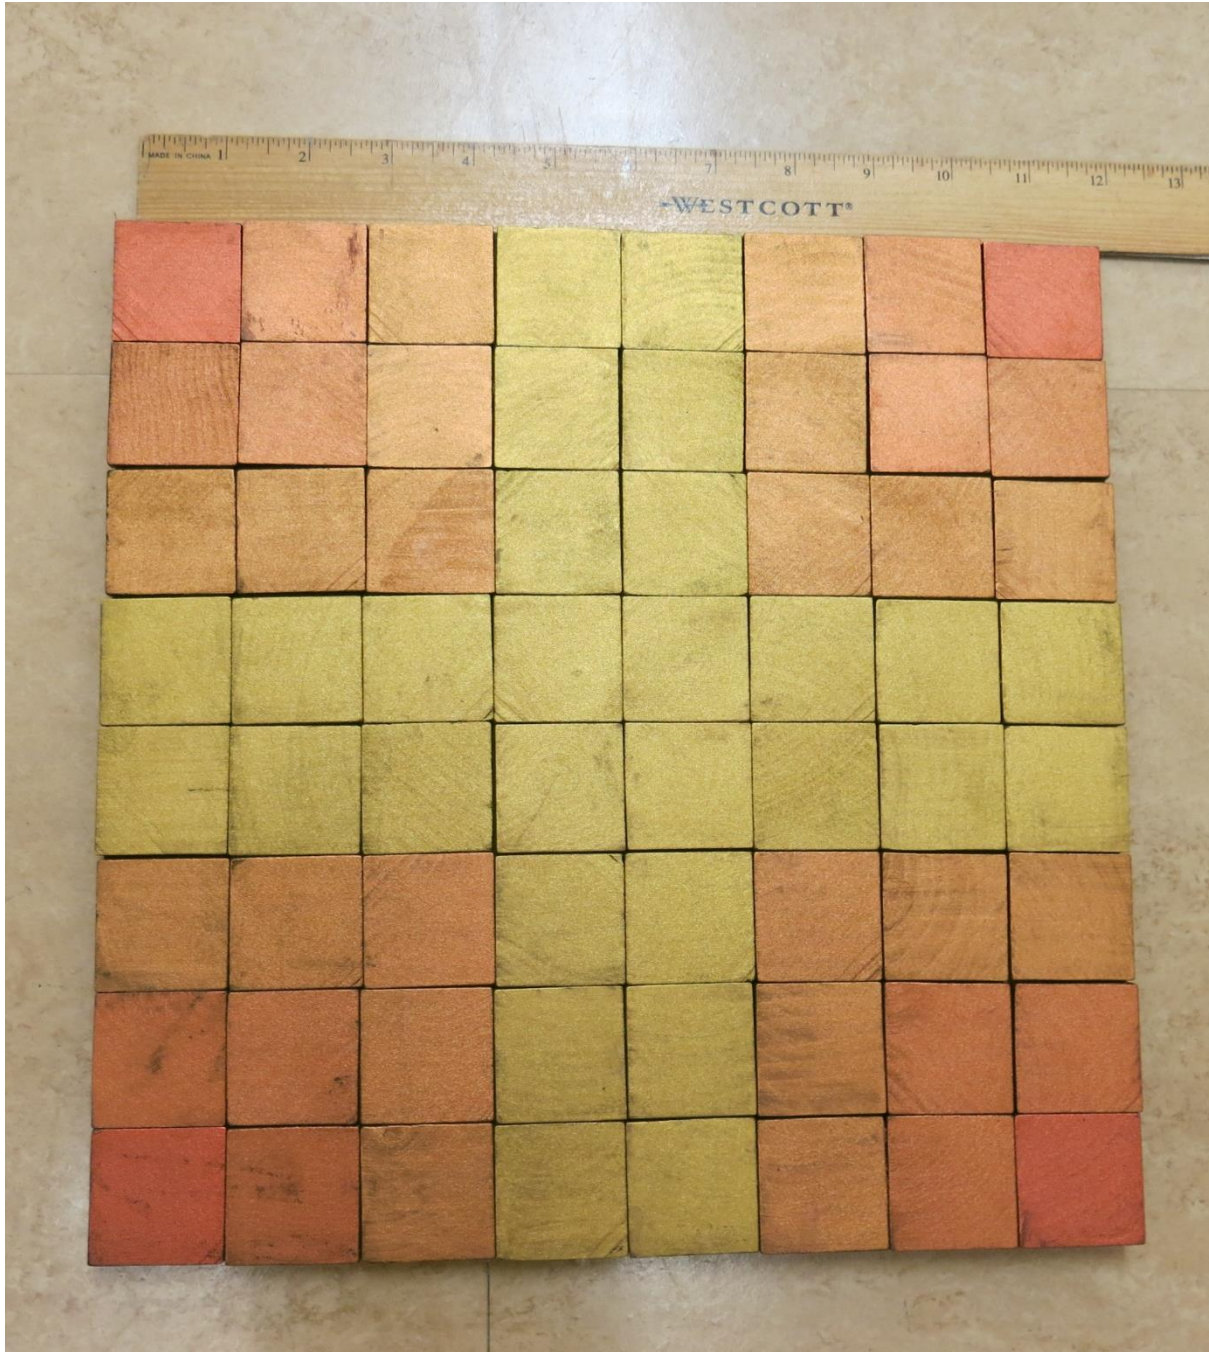

#33

Title: Golden Cross 2

Width: 12 inch

Height: 12 inch

Depth: .5 inch

Media: Wood, paint, stain