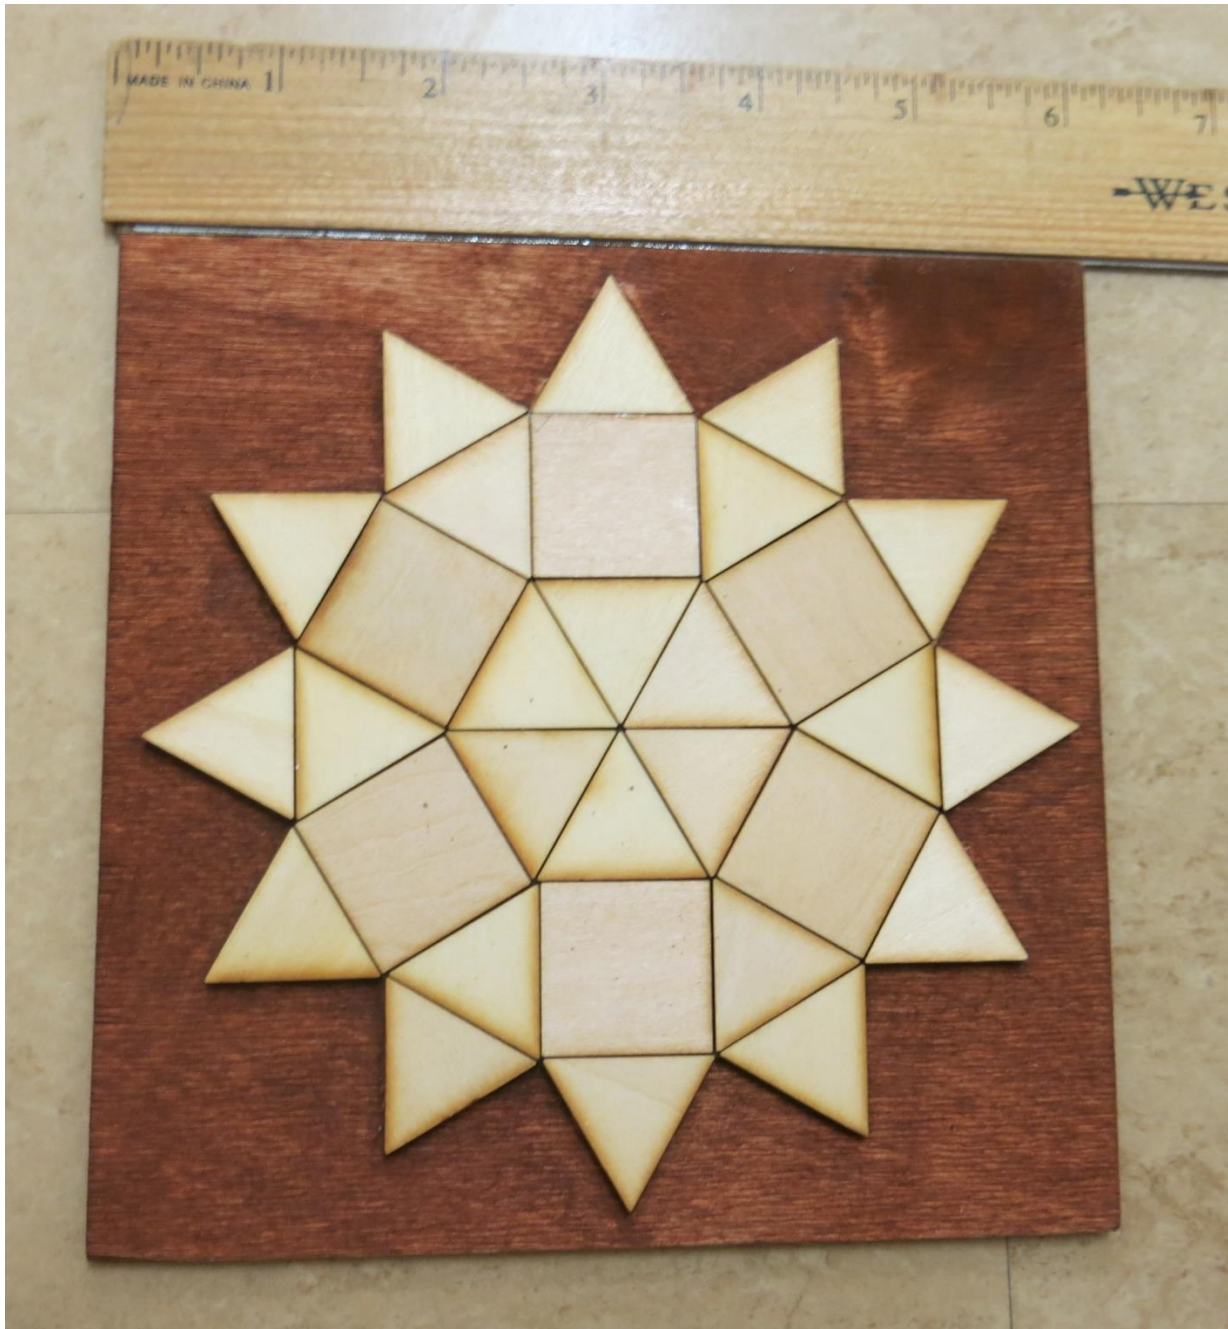

#25

Title: Sunny – Cherry Background

Width: 6 inch

Height: 6 inch

Depth: .25 inch

Media: Wood, stain