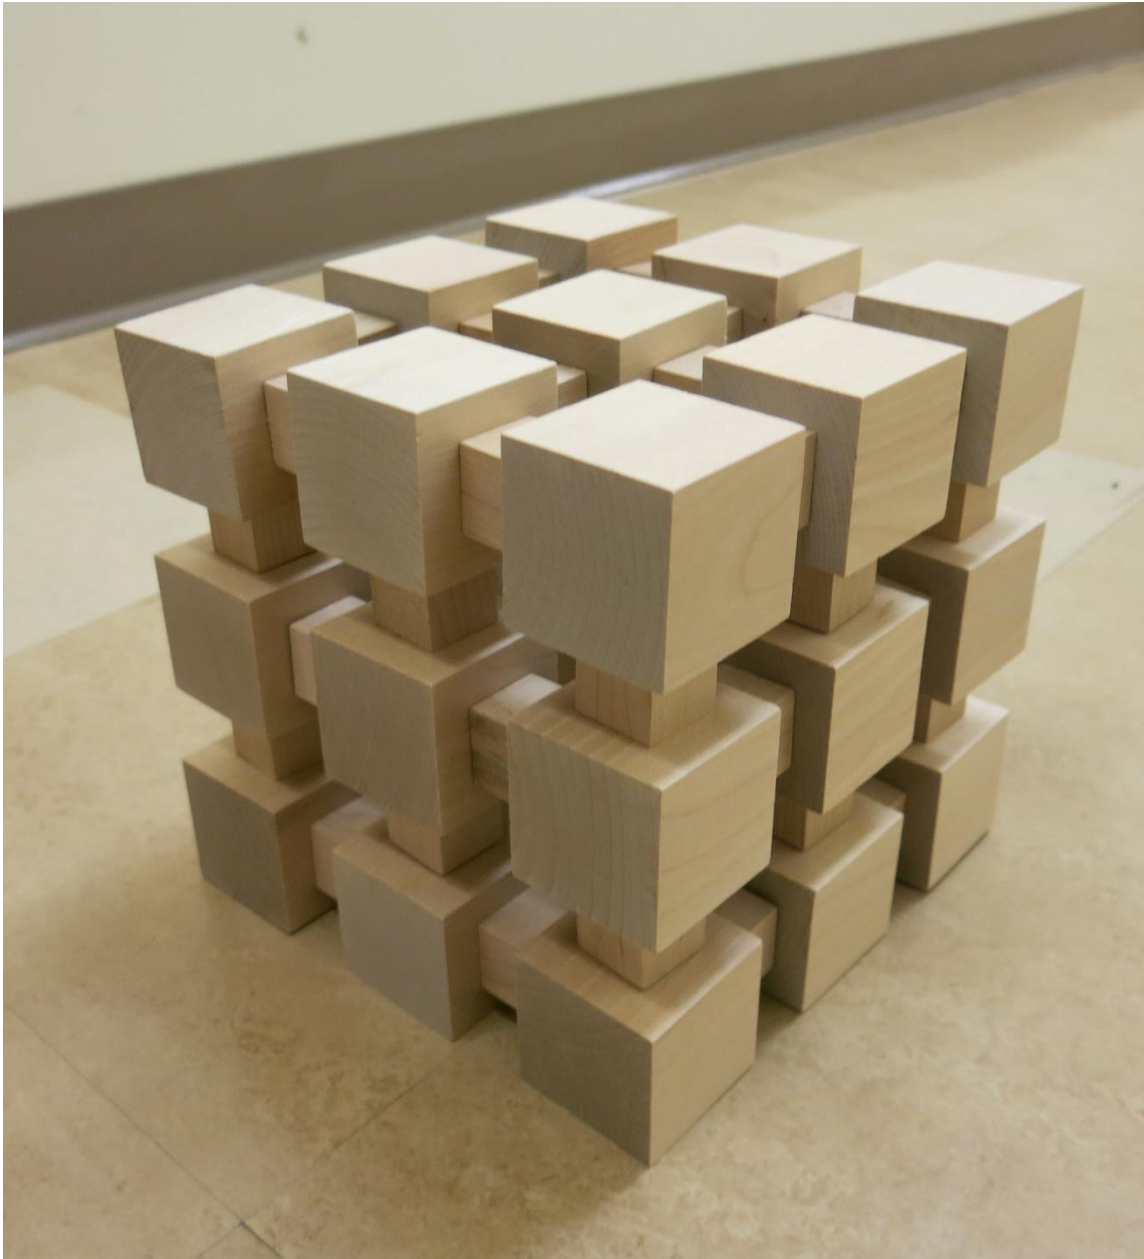

#10

Title: Cube of Cubes

Width: 8 inch

Height: 8 inch

Depth: 9 inch

Media: Wood