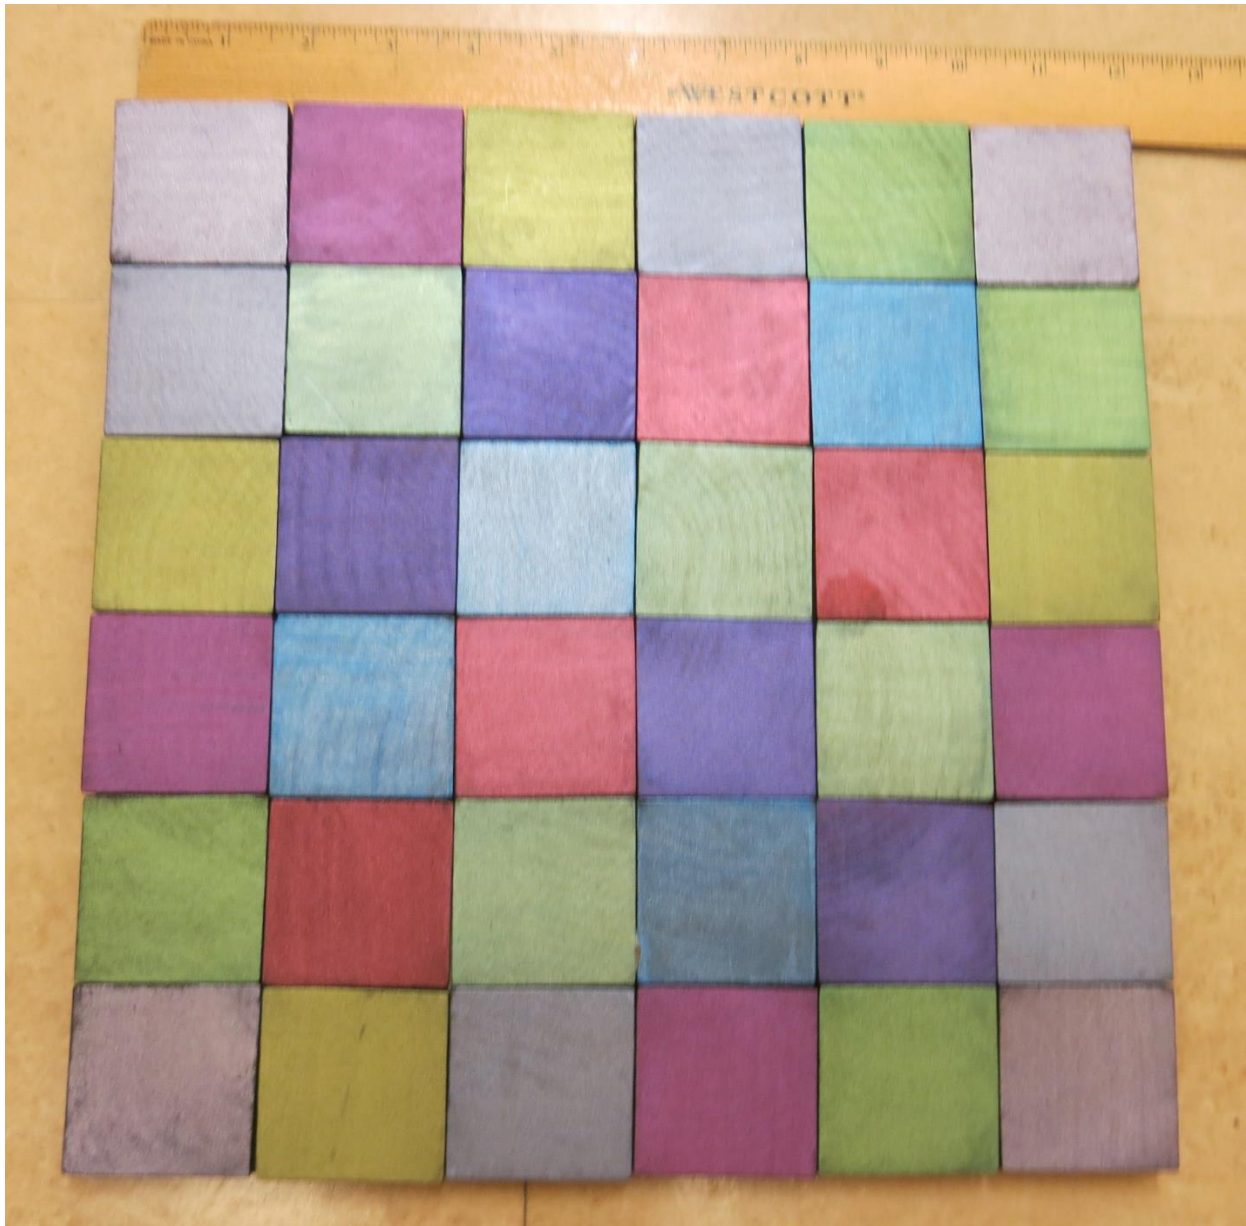

#27

Title: Klee-mation 1

Width: 12 inch

Height: 12 inch

Depth: .5 inch

Media: Wood, paint, stain