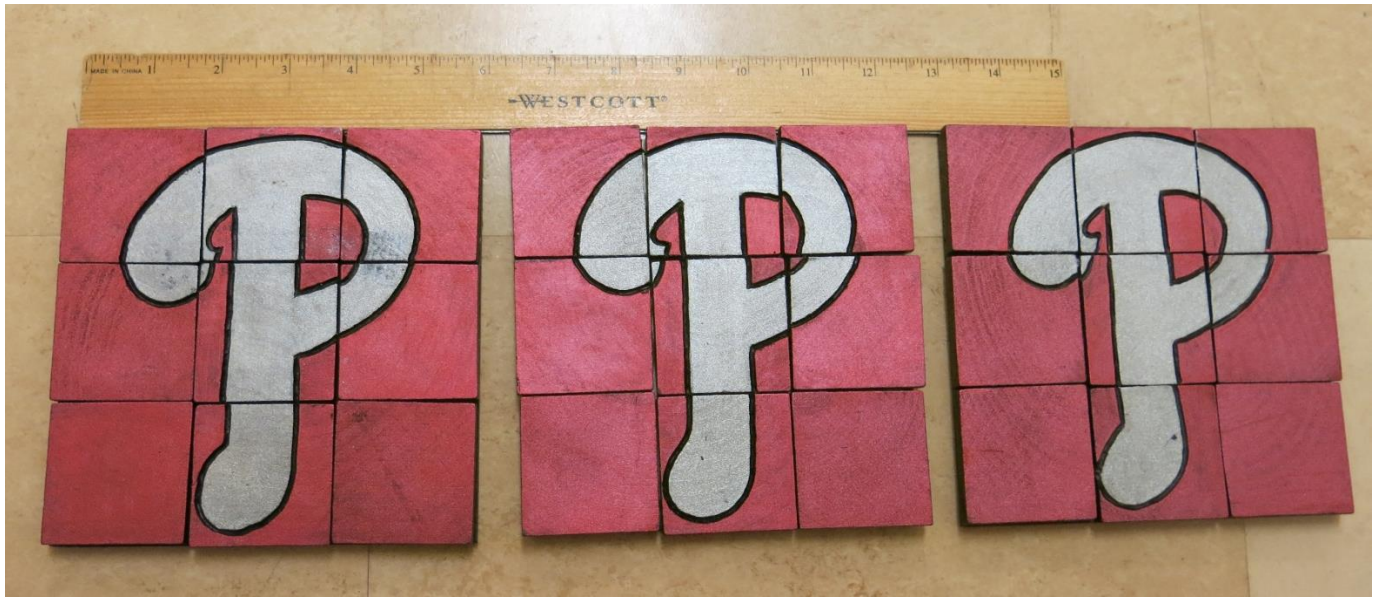

Media: Wood, paint, stain

#21

Title: Tiger Lily

Width: 6 inch

Height: 6 inch

Depth: .5 inch

Media: Wood, paint, stain

#22A