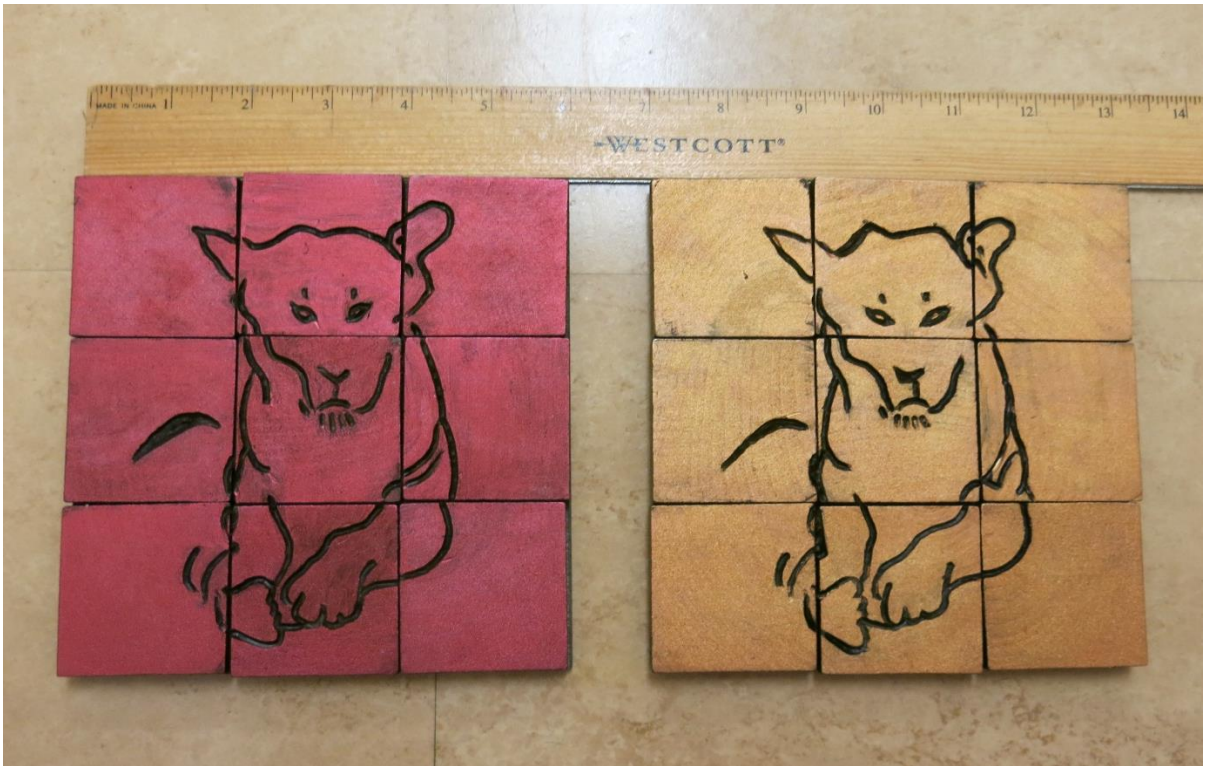

Height: 12 inch

Depth: .5 inch

Media: Wood, paint, stain

#9

Title: Skull – Profile – purple background

Width: 12 inch

Height: 12 inch

Depth: .5 inch

Media: Wood, paint, stain

#10

Title: Cube of Cubes

Width: 8 inch

Height: 8 inch

Depth: 9 inch

Media: Wood

#11A
Title: Calder Lion – red
Width: 6 inch
Height: 6 inch
Depth: .5 inch
Media: Wood, paint, stain