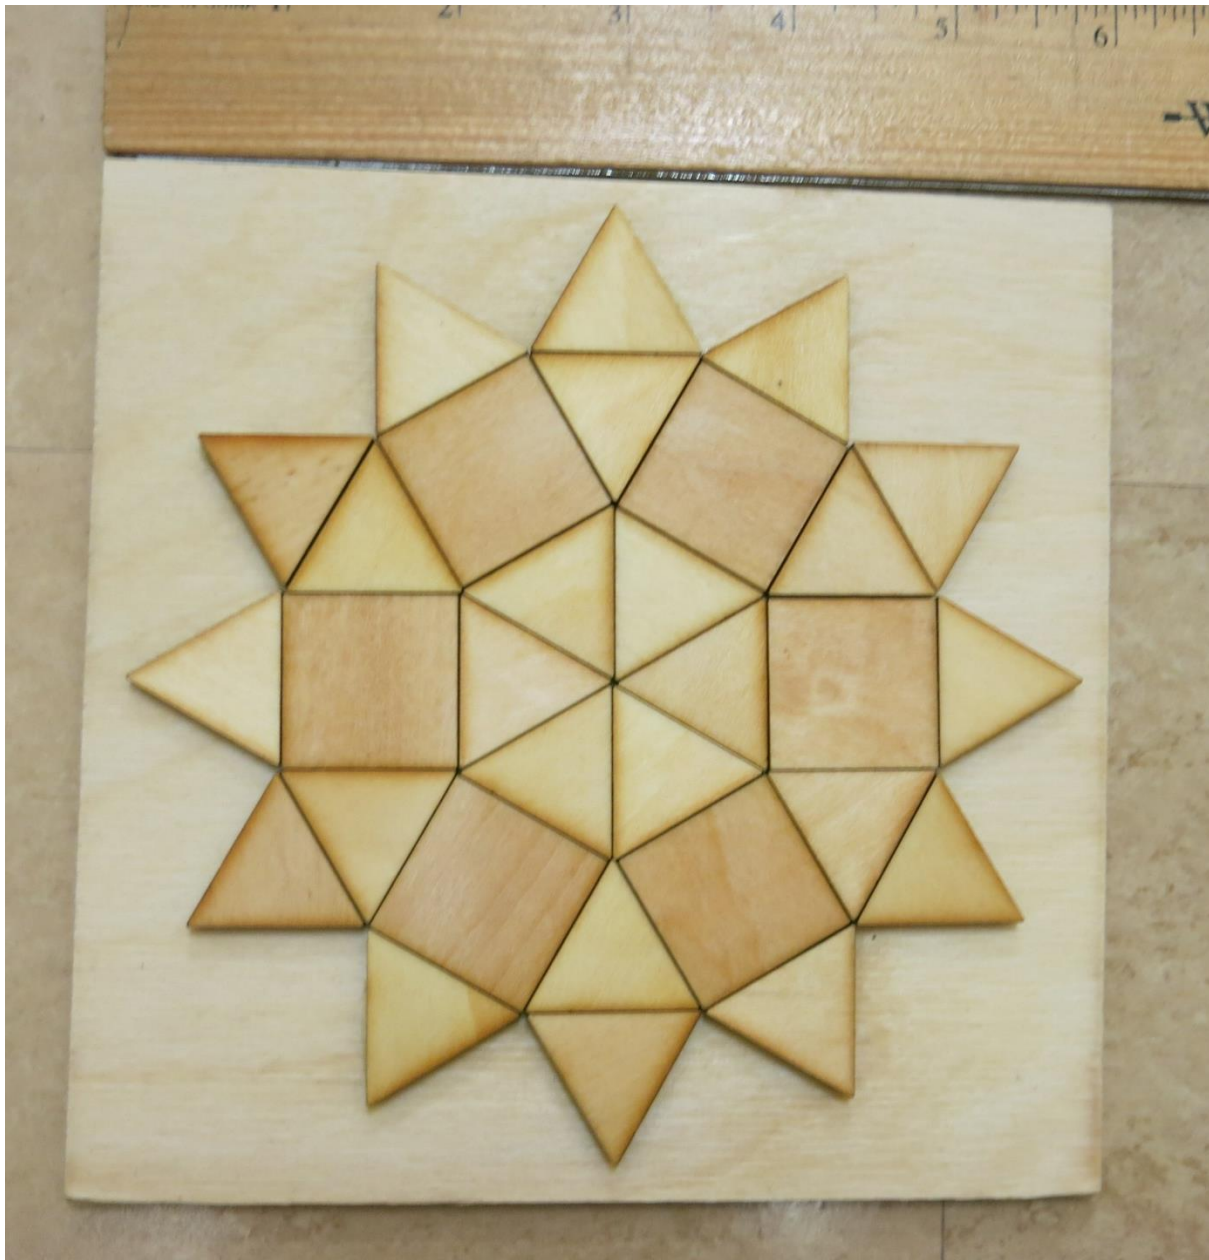

#26

Title: Sunny – Cherry Background

Width: 6 inch

Height: 6 inch

Depth: .25 inch

Media: Wood, stain