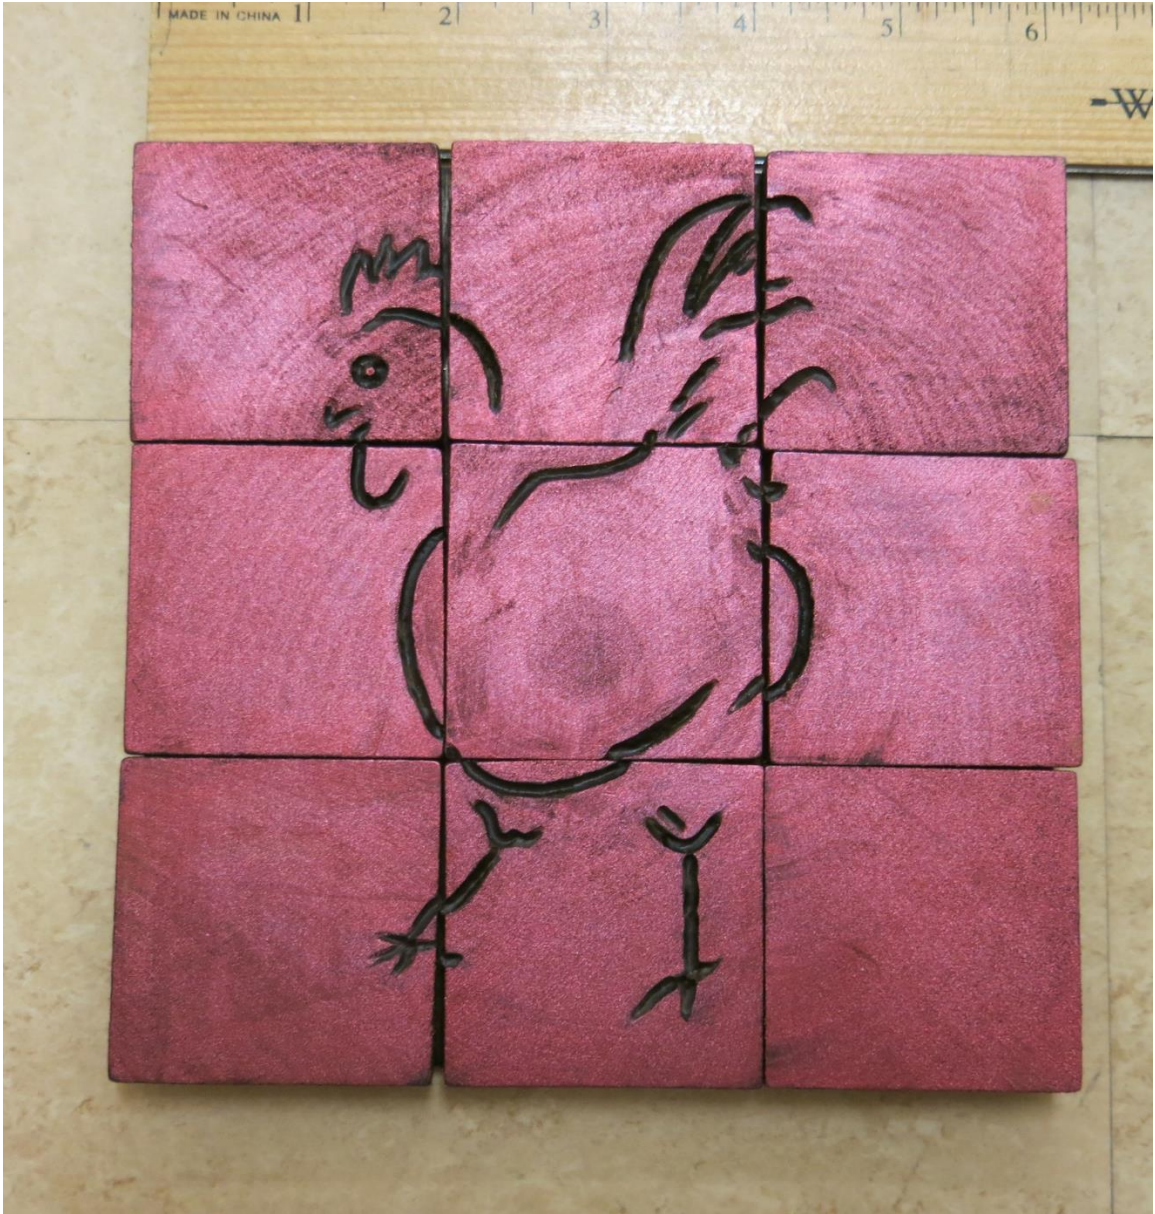

#16

Title: Calder Rooster 3

Width: 6 inch

Height: 6 inch

Depth: .5 inch

Media: Wood, paint, stain