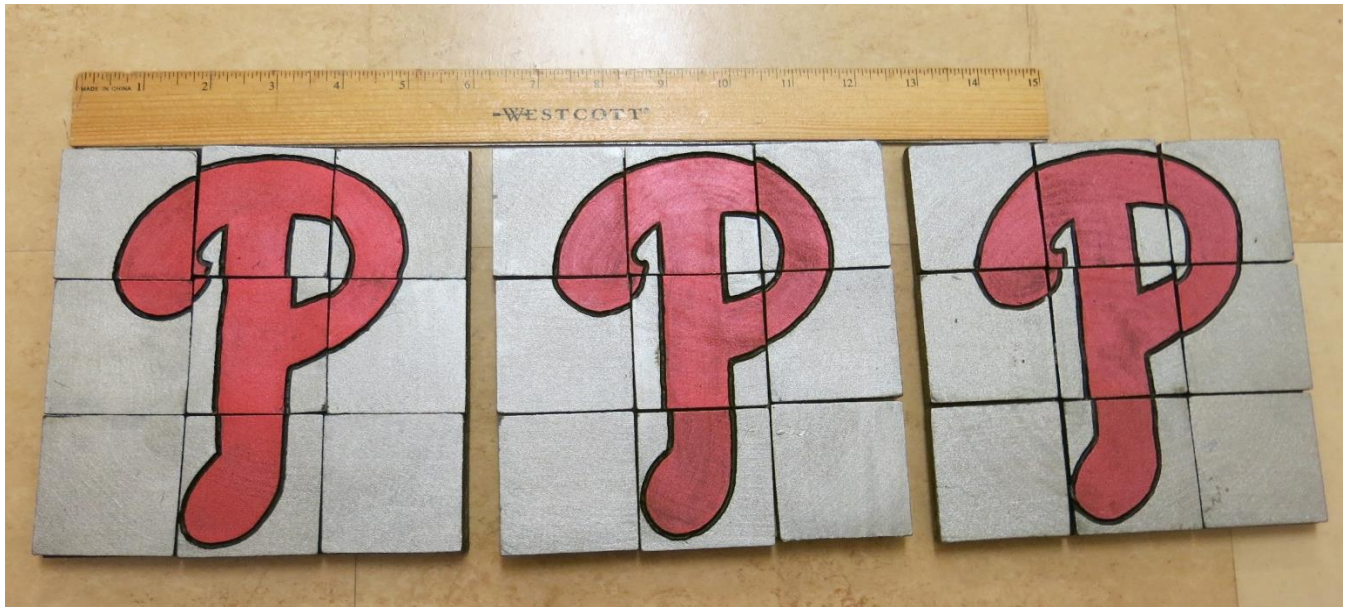

#23A

Title: Phillies P Red on Silver

Width: 6 inch

Height: 6 inch

Depth: .5 inch

Media: Wood, paint, stain

#23B

Title: Phillies P Red on Silver

Width: 6 inch

Height: 6 inch

Depth: .5 inch

Media: Wood, paint, stain

#23C

Title: Phillies P Red on Silver

Width: 6 inch

Height: 6 inch

Depth: .5 inch

Media: Wood, paint, stain