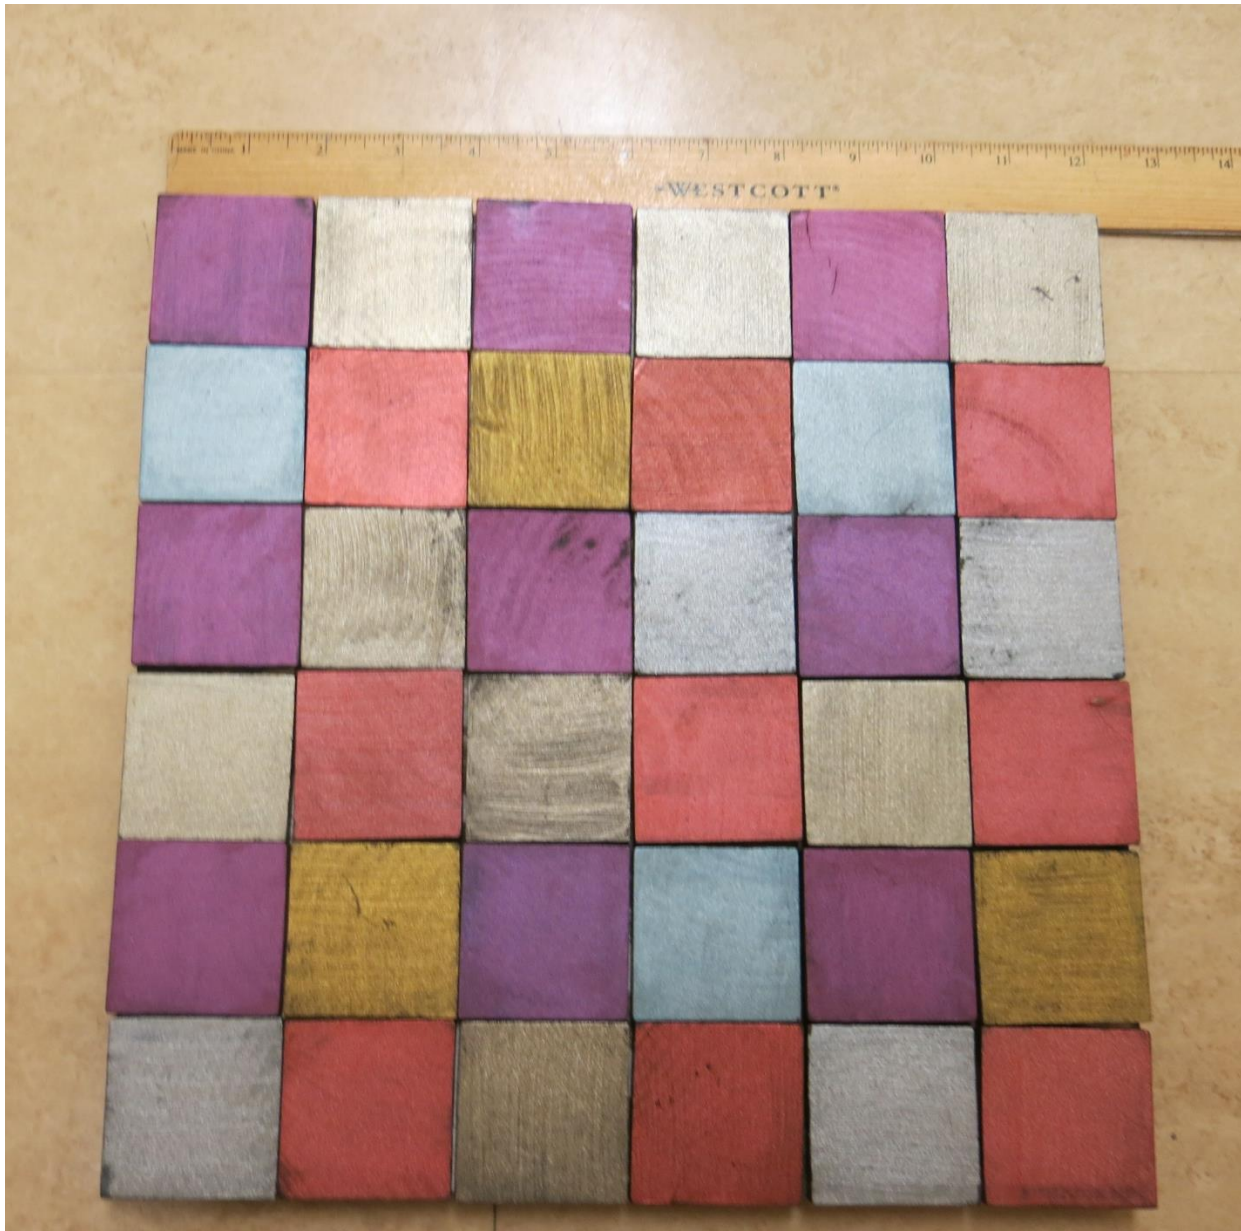

#30

Title: Klee-mation 4

Width: 12 inch

Height: 12 inch

Depth: .5 inch

Media: Wood, paint, stain