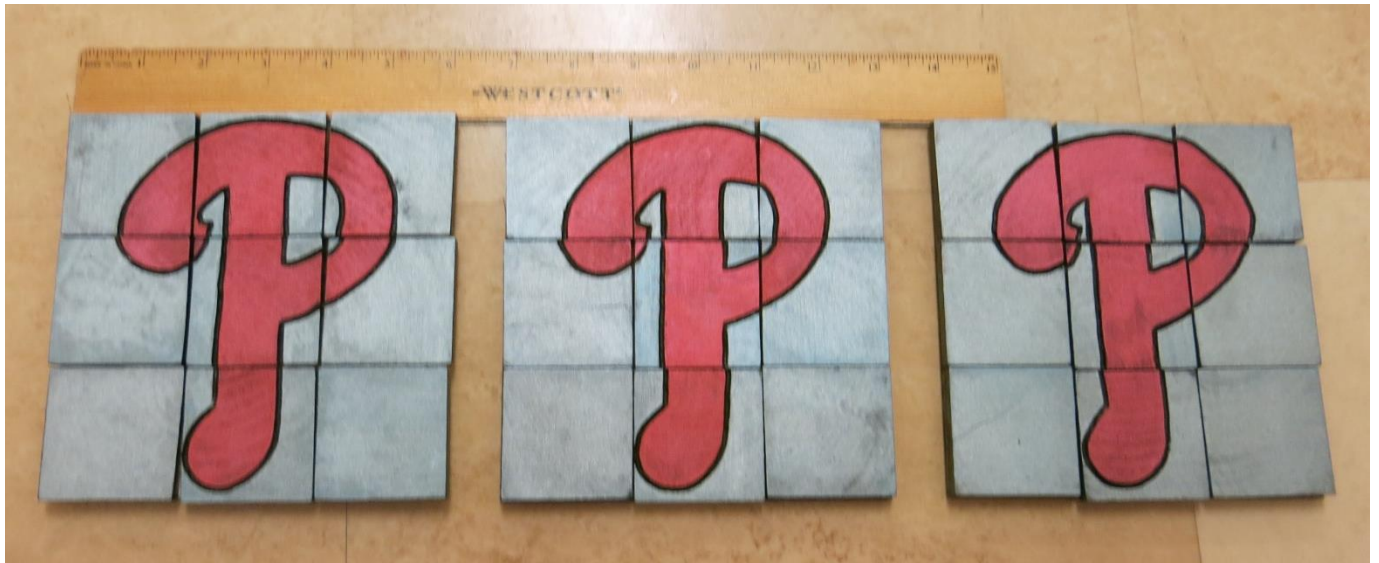

#24A

Title: Phillies P Red on Blue

Width: 6 inch

Height: 6 inch

Depth: .5 inch

Media: Wood, paint, stain

#24B

Title: Phillies P Red on Blue

Width: 6 inch

Height: 6 inch

Depth: .5 inch

Media: Wood, paint, stain

#24C

Title: Phillies P Red on Blue

Width: 6 inch

Height: 6 inch

Depth: .5 inch

Media: Wood, paint, stain