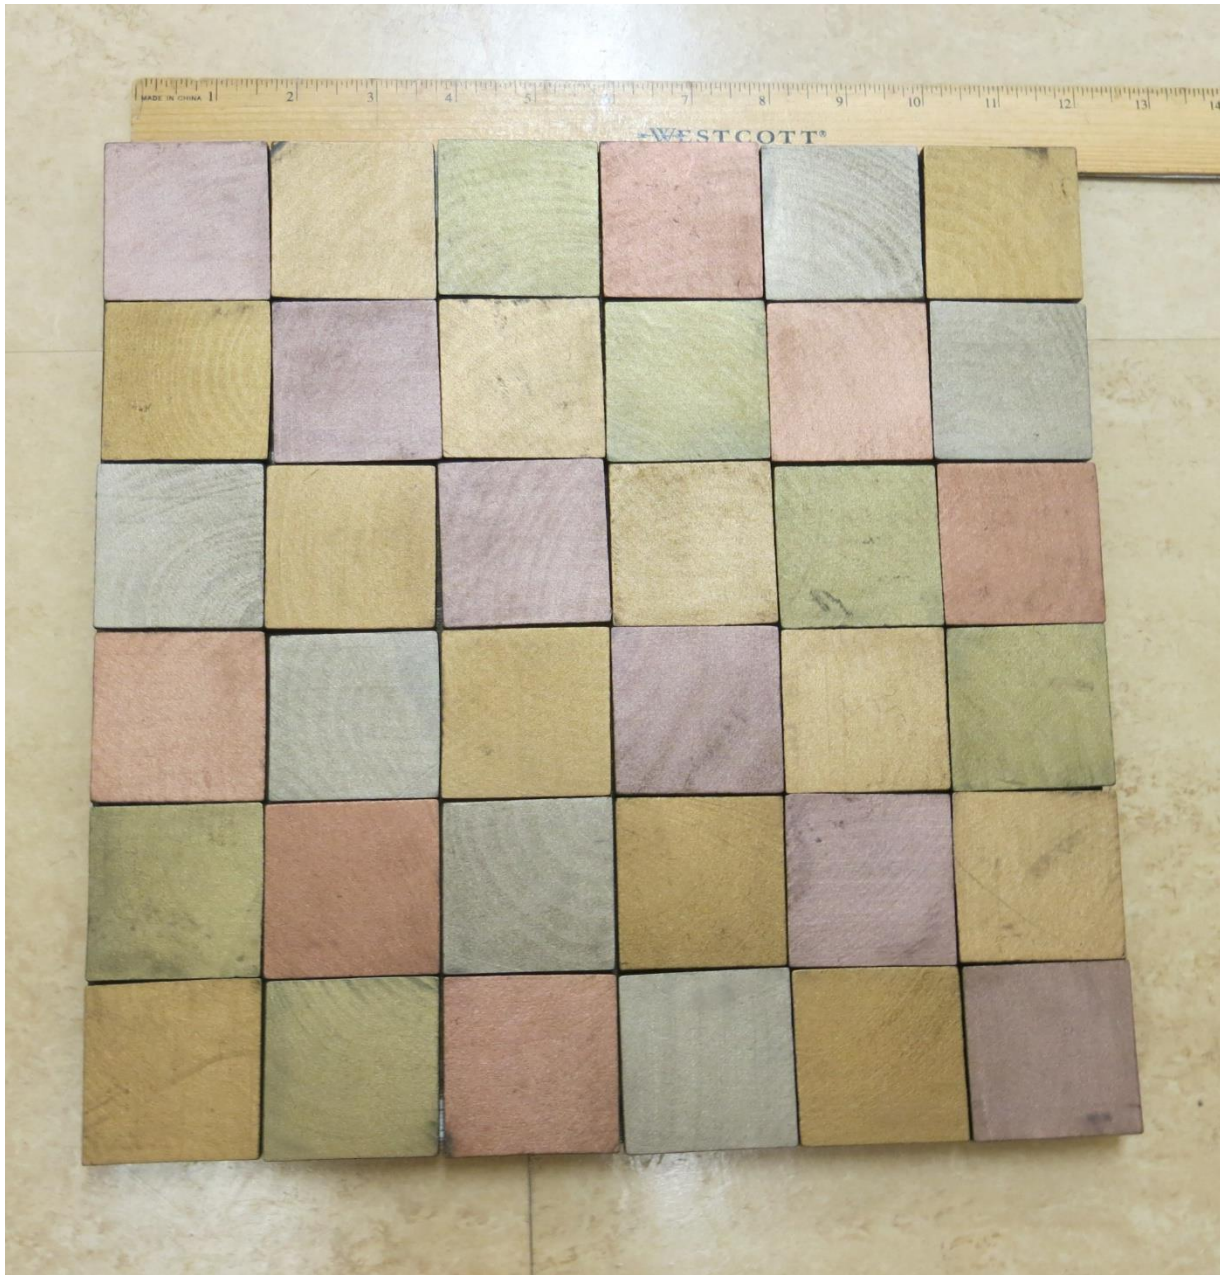

#31

Title: Klee-mation (muted)

Width: 12 inch

Height: 12 inch

Depth: .5 inch

Media: Wood, paint, stain