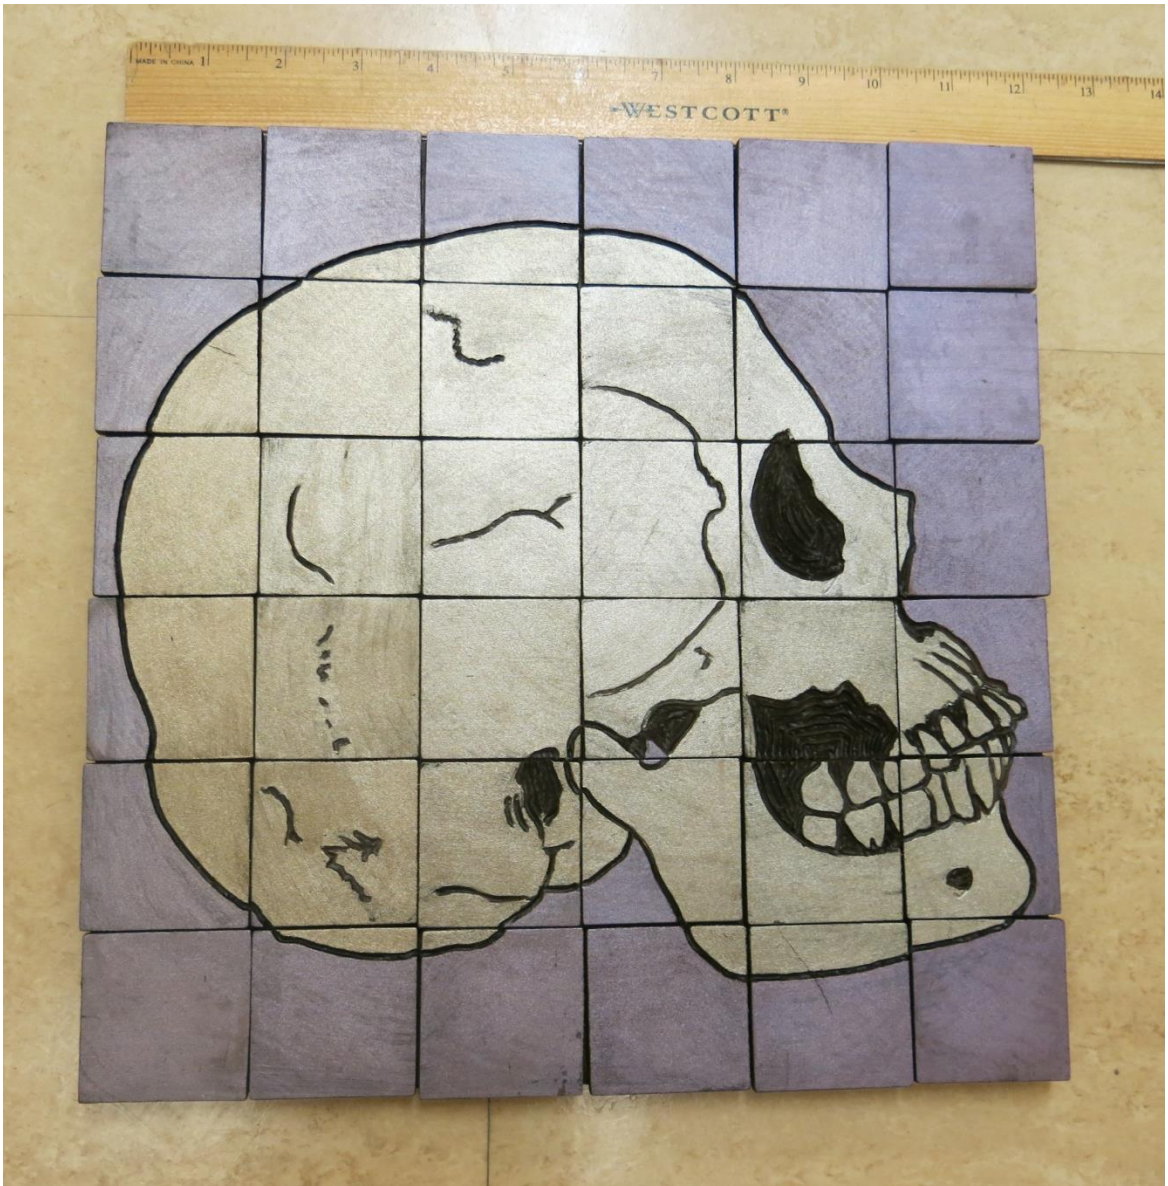

Title: Skull – Frontal – Red background

Width: 12 inch

Height: 12 inch

Depth: .5 inch

Media: Wood, paint, stain

#8

Title: Skull – Profile – Light blue background

Width: 12 inch

Height: 12 inch

Depth: .5 inch

Media: Wood, paint, stain

#9

Title: Skull – Profile – purple background

Width: 12 inch

Height: 12 inch

Depth: .5 inch